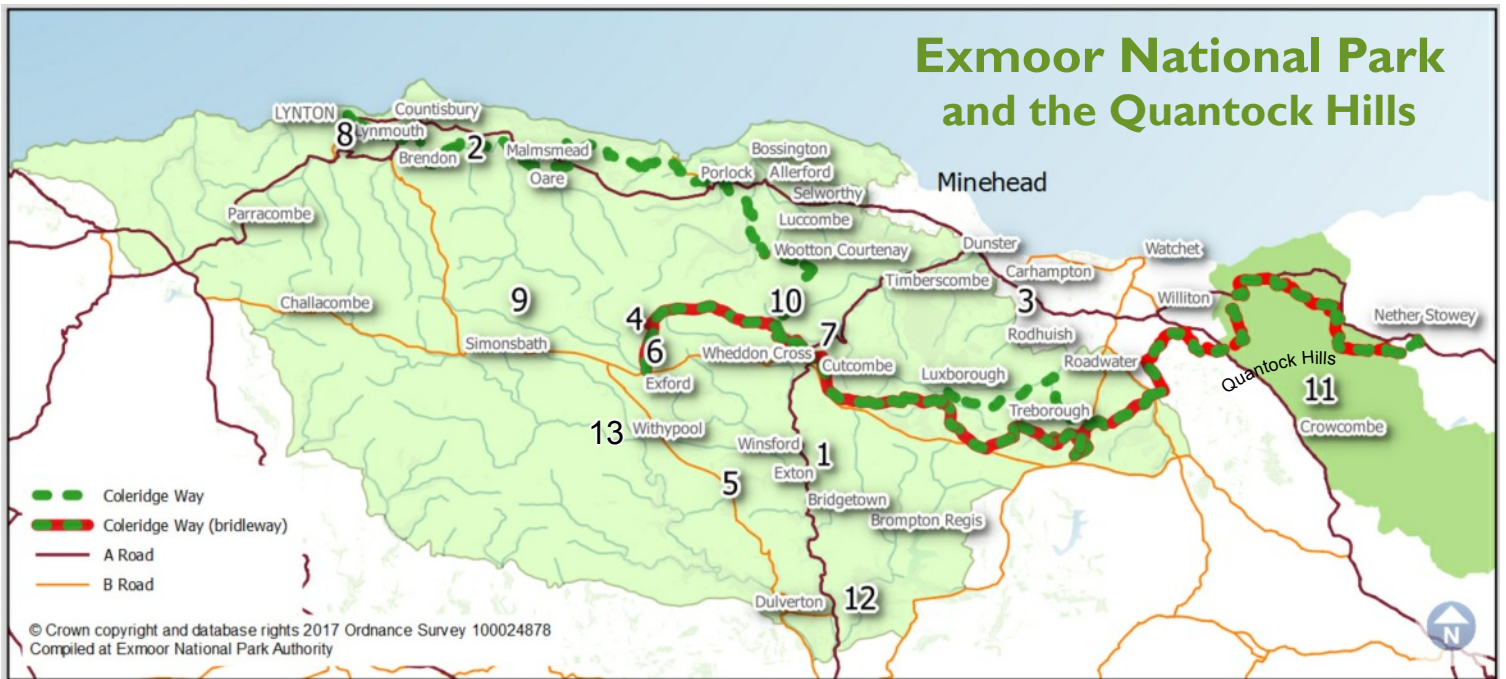

Exmoor National Park and the Quantock Hills

Participating B & B's

- | | |
|--|--|
| <p>1 Witheridge Farm, BRIDGETOWN, Dulverton TA22 9JY
tel: 01643 851895 email: jacksarcher@hotmail.co.uk
www.witheridgefarmexmoorbandb.co.uk</p> | <p>8 High Bullen Farm, BARBROOK, Lynton EX35 6PH
tel: 01598 753318 email: stephany@highbullenfarm.co.uk
www.spiritofexmoor.com</p> |
| <p>2 Coombe Farm, COUNTISBURY, Lynton EX35 6NF
tel: 01598 741236 email: robert.pile@btconnect.com
www.coombefarmbedandbreakfast.com</p> | <p>9 Warren Farm, SIMONSBATH, Minehead TA24 7LN
tel: 01643 831283 email: hawkins@warendrive.fsnet.co.uk</p> |
| <p>3 Higher Rodhuish Farm, RODHUIH, Minehead TA24 6QL
tel: 01984 640253 email: jennifer@thomas2008b.entadsl.com
www.higherrodhuishbedandbreakfast.co.uk</p> | <p>10 Combeshead Farm, WHEDDON CROSS, Minehead TA24 7AT
tel: 01643 841777 email: catherine_cowling@hotmail.co.uk
www.exmoor-online.co.uk/combesheadfarm</p> |
| <p>4 Mill Lane House, EXFORD, Minehead TA24 7NS
tel: 01643 831484</p> | <p>11 Hartwood House, CROWCOMBE HEATHFIELD, Taunton TA4 4BS
tel: 01984 667202 email: hartwoodhouse@hotmail.com
www.hartwoodhousebandb.co.uk</p> |
| <p>5 Tarr Farm Inn, TARR STEPS, Dulverton TA22 9PY
tel: 01643 851507 email: enquiries@tarrfarm.co.uk
www.tarrfarm.co.uk</p> | <p>12 Hunts Farm, BURY, Dulverton TA22 9NE
tel: 01398 323423 email: joestrongexmoor@aol.com
www.huntsfarmexmoor.co.uk</p> |
| <p>6 Upover, EXFORD, Minehead TA24 7PP
tel: 01643 831034 email: ann_kennedy173@hotmail.com
www.bedandbreakfastexmoor.com</p> | <p>13 South Hill Farm, WITHYPOOL, Somerset TA24 7RE
tel: 01643 831367 email: ali.morrissey@btinternet.com</p> |
| <p>7 Higher Putham, CUTCOMBE, Wheddon Cross, Minehead TA24 7AS
tel: 01643 841660 email: therapy@marywilkinson.co.uk
www.marywilkinsonhealing.info</p> | |